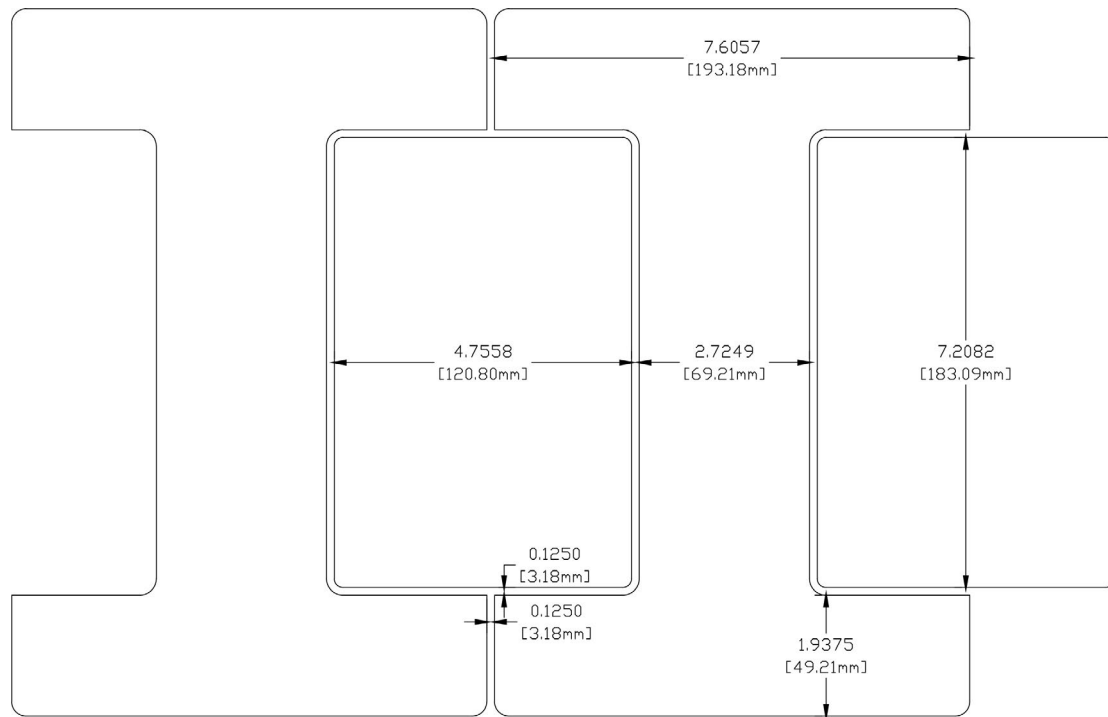

I-Shape Pattern