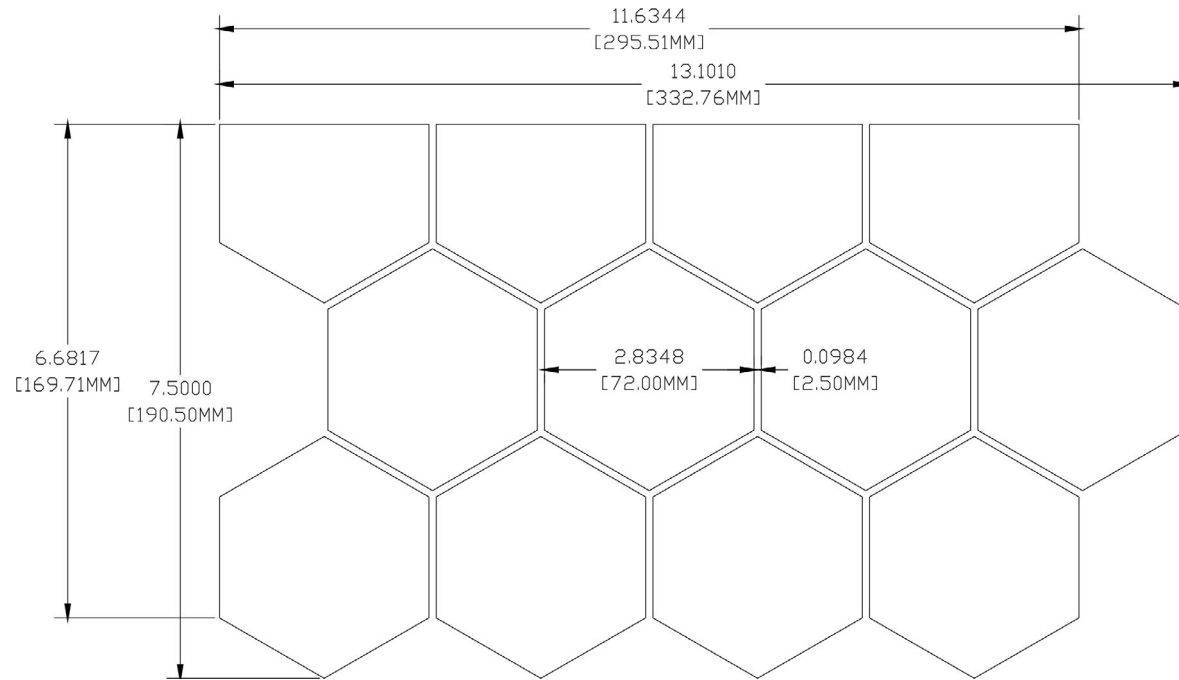

## Stretch Hexagon Mosaic

**64mm (2.5 Inch)  
Hexagon Mosaic**

**72mm (3 Inch)  
Hexagon Mosaic**

**72mm (3 Inch) Hexagon  
with Flat Side- Mosaic**

**69.3mm (2.75 Inch)  
Hexagon Mosaic Spec**

## 78.6mm Hexagon Mosaic Spec