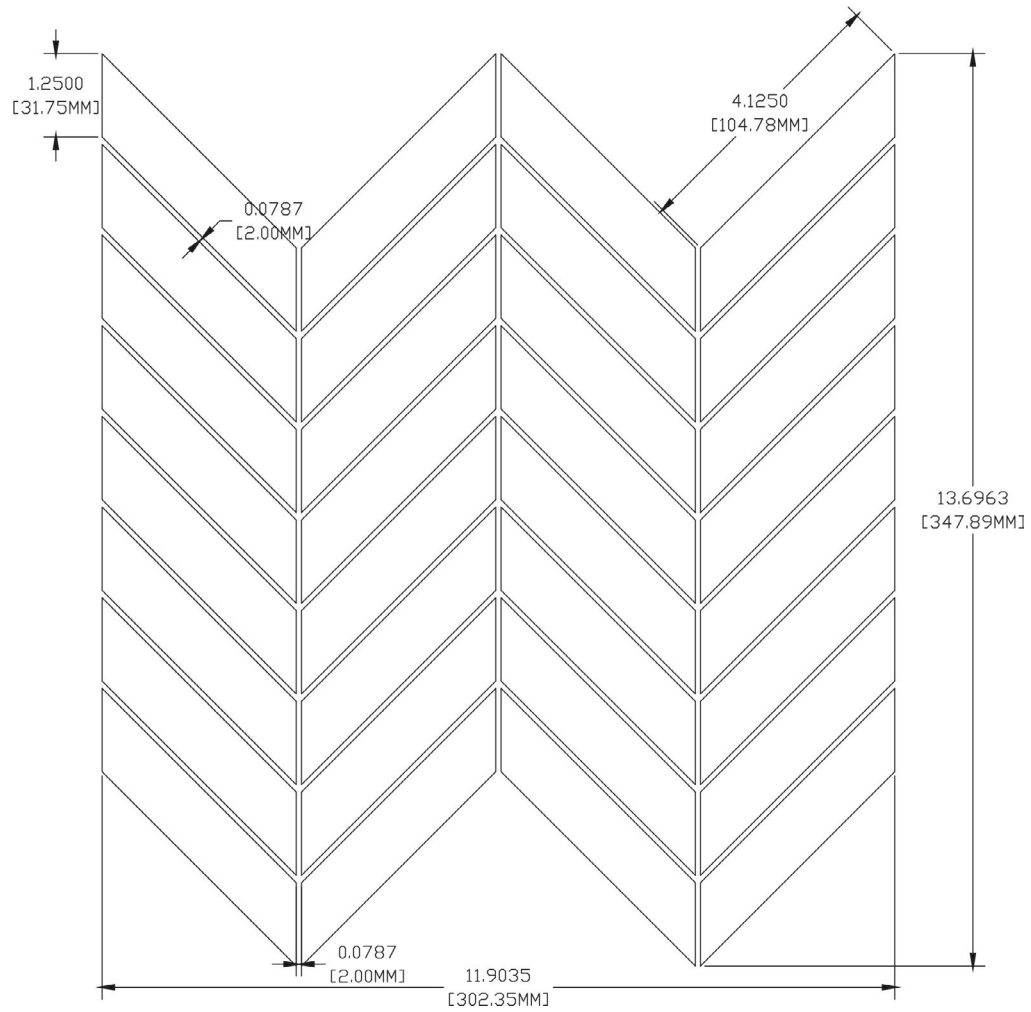

1x4 Chevron Herringbone Mosaic