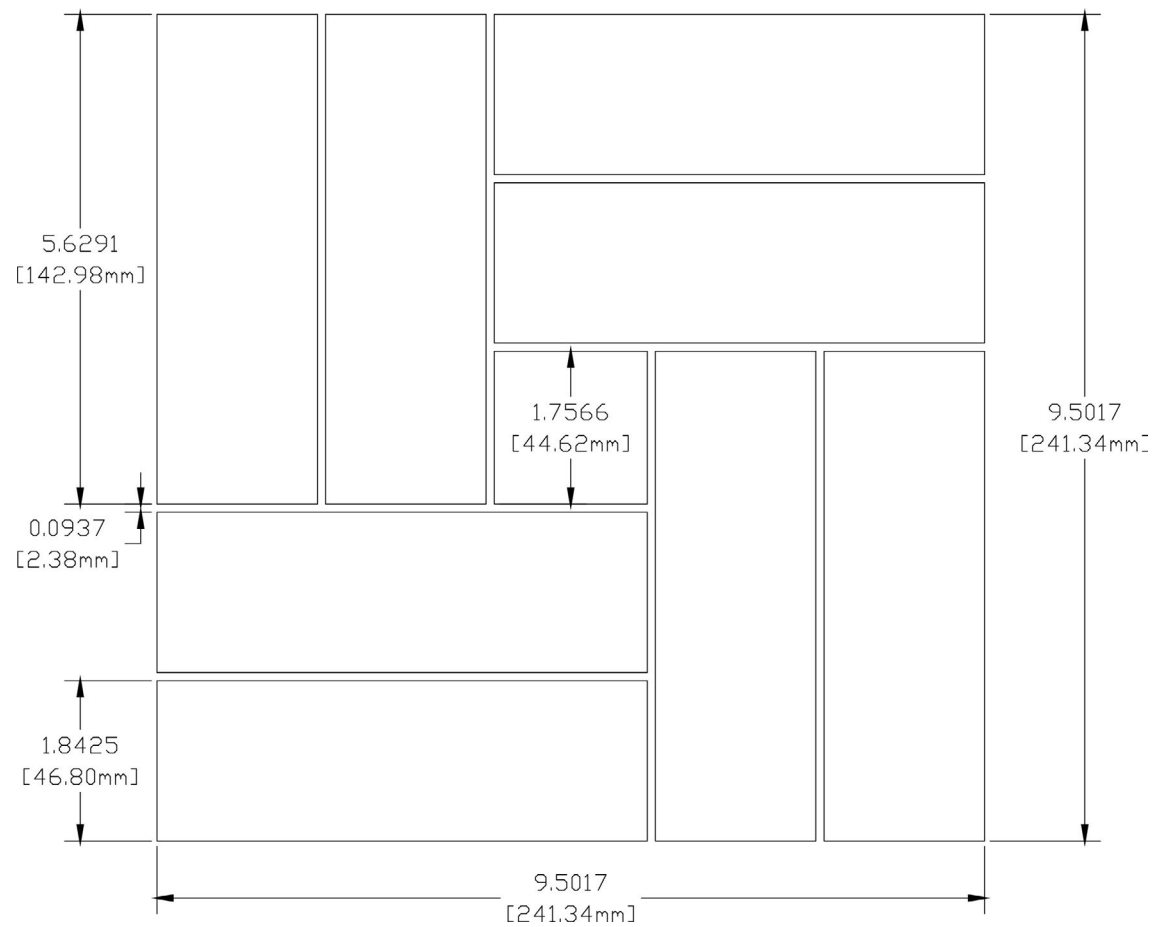

## 2x4 Solider Mosaic (Small)

2x6 Brick

**2x6 Herringbone  
(47x146MM- 3mmGJ)**

**2x6 Herringbone  
(47x147MM- 2mmGJ)**