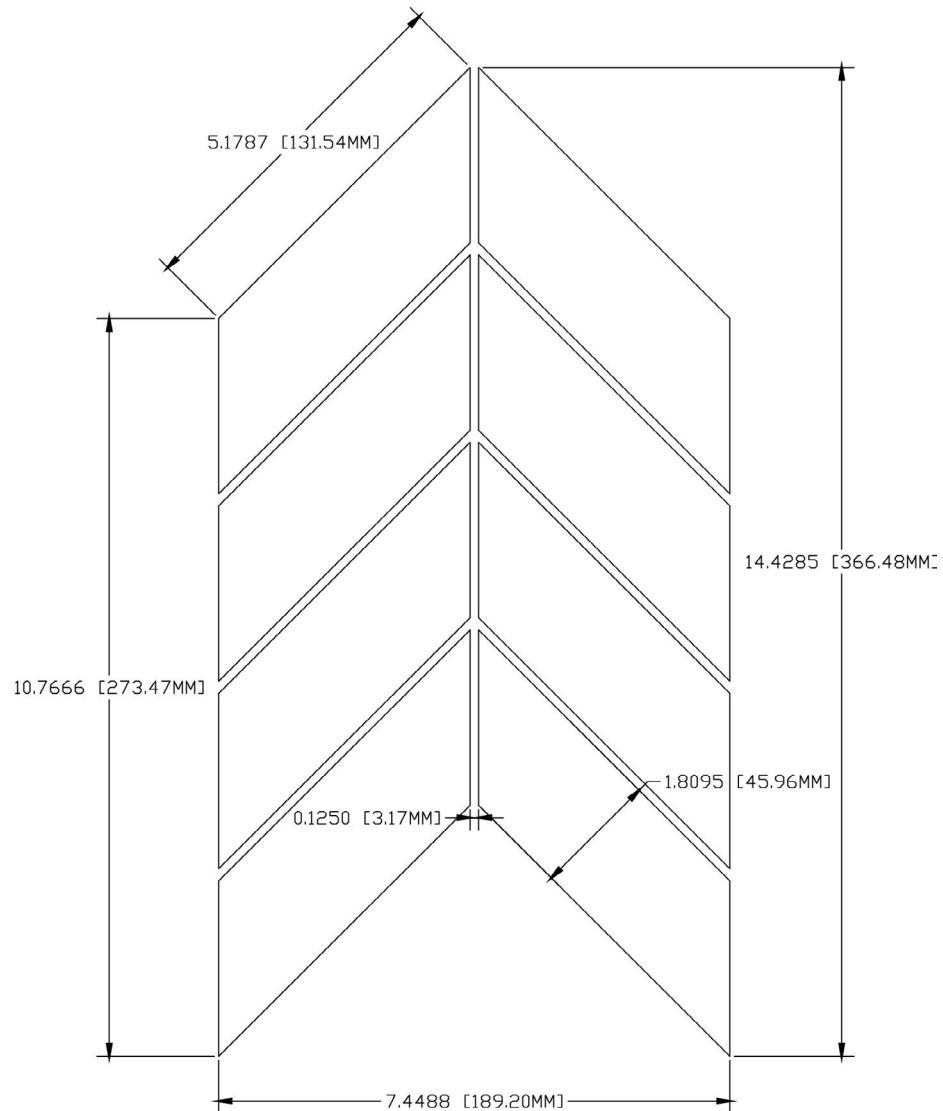

8-PC Chevron Mosaic