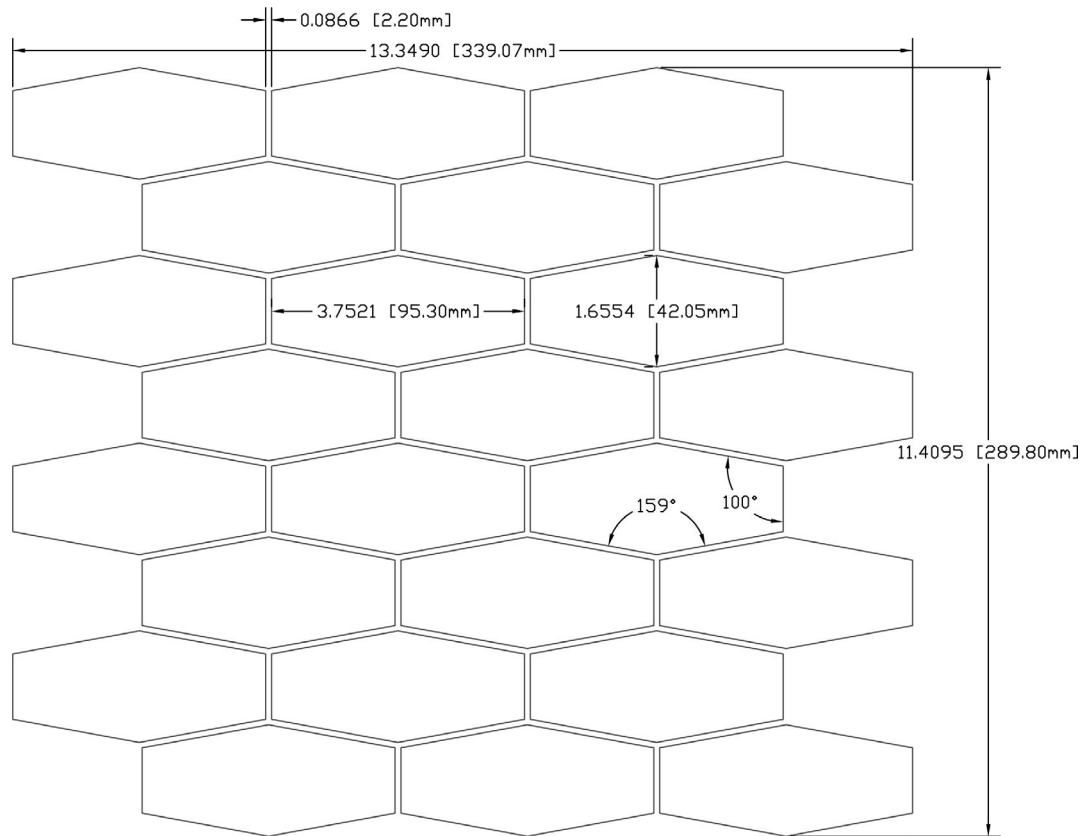

24 pc Elongated Hex