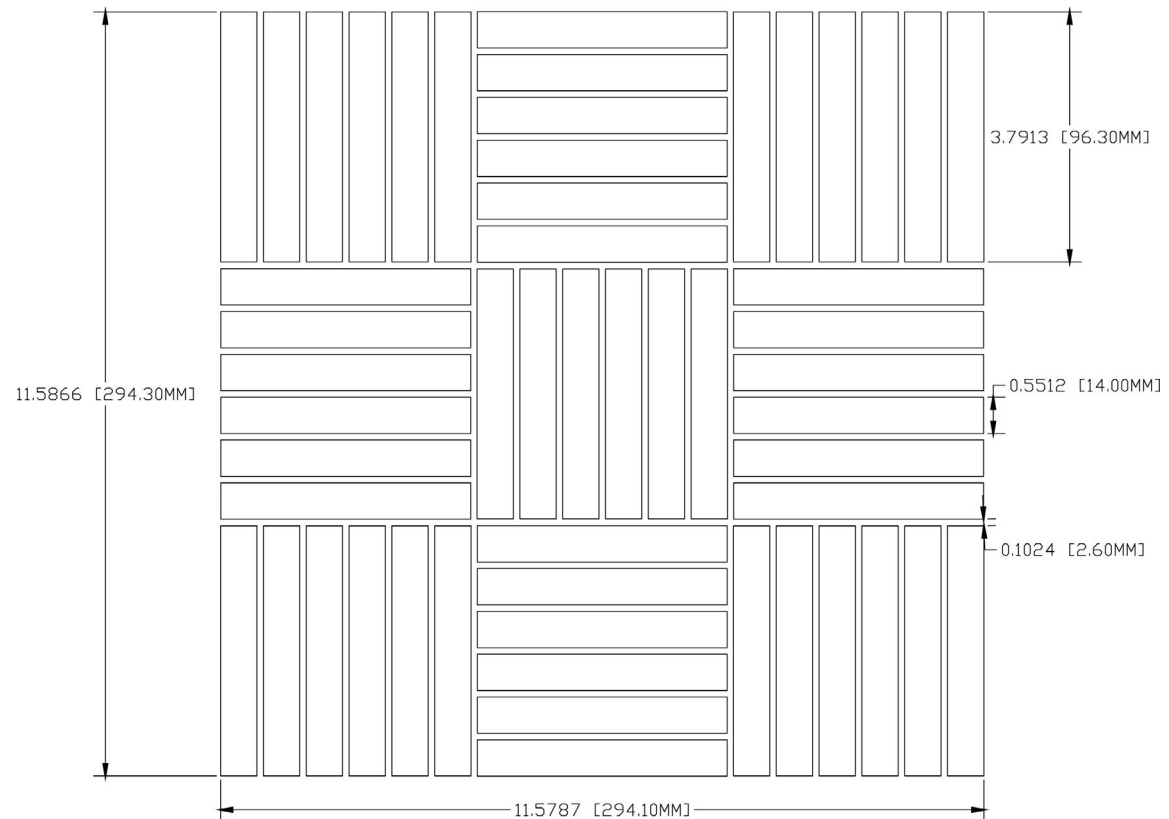

**CrossHatch Mosaic .5x4
(14 x 96.3mm- 2.6 GJ)**