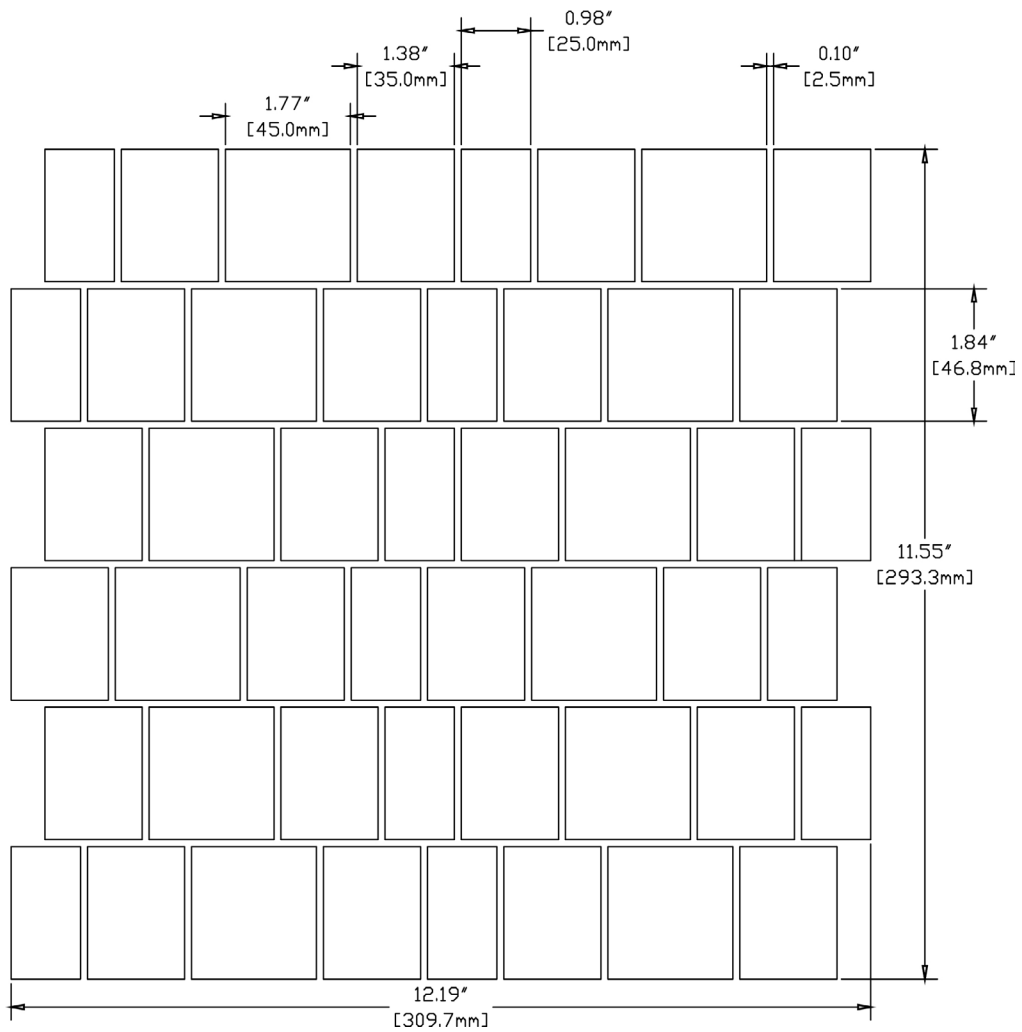

MultiSize Offset Mosaic